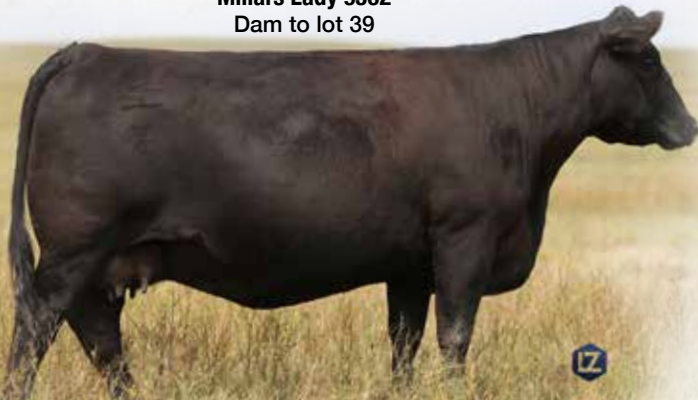

Myers Fair-n-Square M39

Lot 39

Millars 4 x 4

Lot 39

Millars 4 x 4

Calved: 01/16/24   Reg #: 21146346   Freeze Brand: 44

Woodhill Blueprint #
Myers Fair-N-Square M39
Myers Miss Beauty M136

PAHR Yeti B5 #
Millars Lady 9562 #
Millars Lady 5262

Connealy Confidence Plus #
Woodhill Evergreen Z291-B233
Connealy Thunder #
Myers Miss Beauty M476 #

Basin Payweight 1682 #
PAHR Rita Q28 of 0151 9Q20
CCA Long Distance 264
Millars Lady 2262 #

CED	BW	Birth	205 Adj	Ratio	WW	Milk	365 Adj	Ratio	YW	ADG
5	2.3	88	801	118	87	34	1308	119	146	3.2
REA: 12.7		Ratio: 104		IMF: 4.17		Ratio: 143		Rib Fat: 0.3		

- Retaining 1/3 semen interest.
- Pathfinder dams weaning production record of 4 at 115.
- Upstanding, powerful Fair-n-Square son that has always been a pasture favorite.
- 4x4's Pathfinder dam is a model Angus cow ideal in her type and kind.

Millars Lady 9562
Dam to lot 39

Lot 40

Millars Fair-N-Square 486

Calved: 01/24/24   Reg #: 21147583   Freeze Brand: 486

Woodhill Blueprint #
Myers Fair-N-Square M39
Myers Miss Beauty M136

Poss Element 215 #
Millars Queen 7719
Millars Queen 5719

Connealy Confidence Plus #
Woodhill Evergreen Z291-B233
Connealy Thunder #
Myers Miss Beauty M476 #

Poss Easy Impact 0119
Poss Erica 004 #
Connealy Capitalist 028 #
Millars Queen 719

CED	BW	Birth	205 Adj	Ratio	WW	Milk	365 Adj	Ratio	YW	ADG
5	1.2	88	802	118	82	31	1239	113	140	3.0
REA: 14.3		Ratio: 117		IMF: 2.91		Ratio: 100		Rib Fat: 0.33		

- Dams weaning production record of 6 at 106.
- Really good Fair-n-Square son that we have always admired for his extra length of body and overall balance.

Lot 40

Millars Fair-n-Square 486